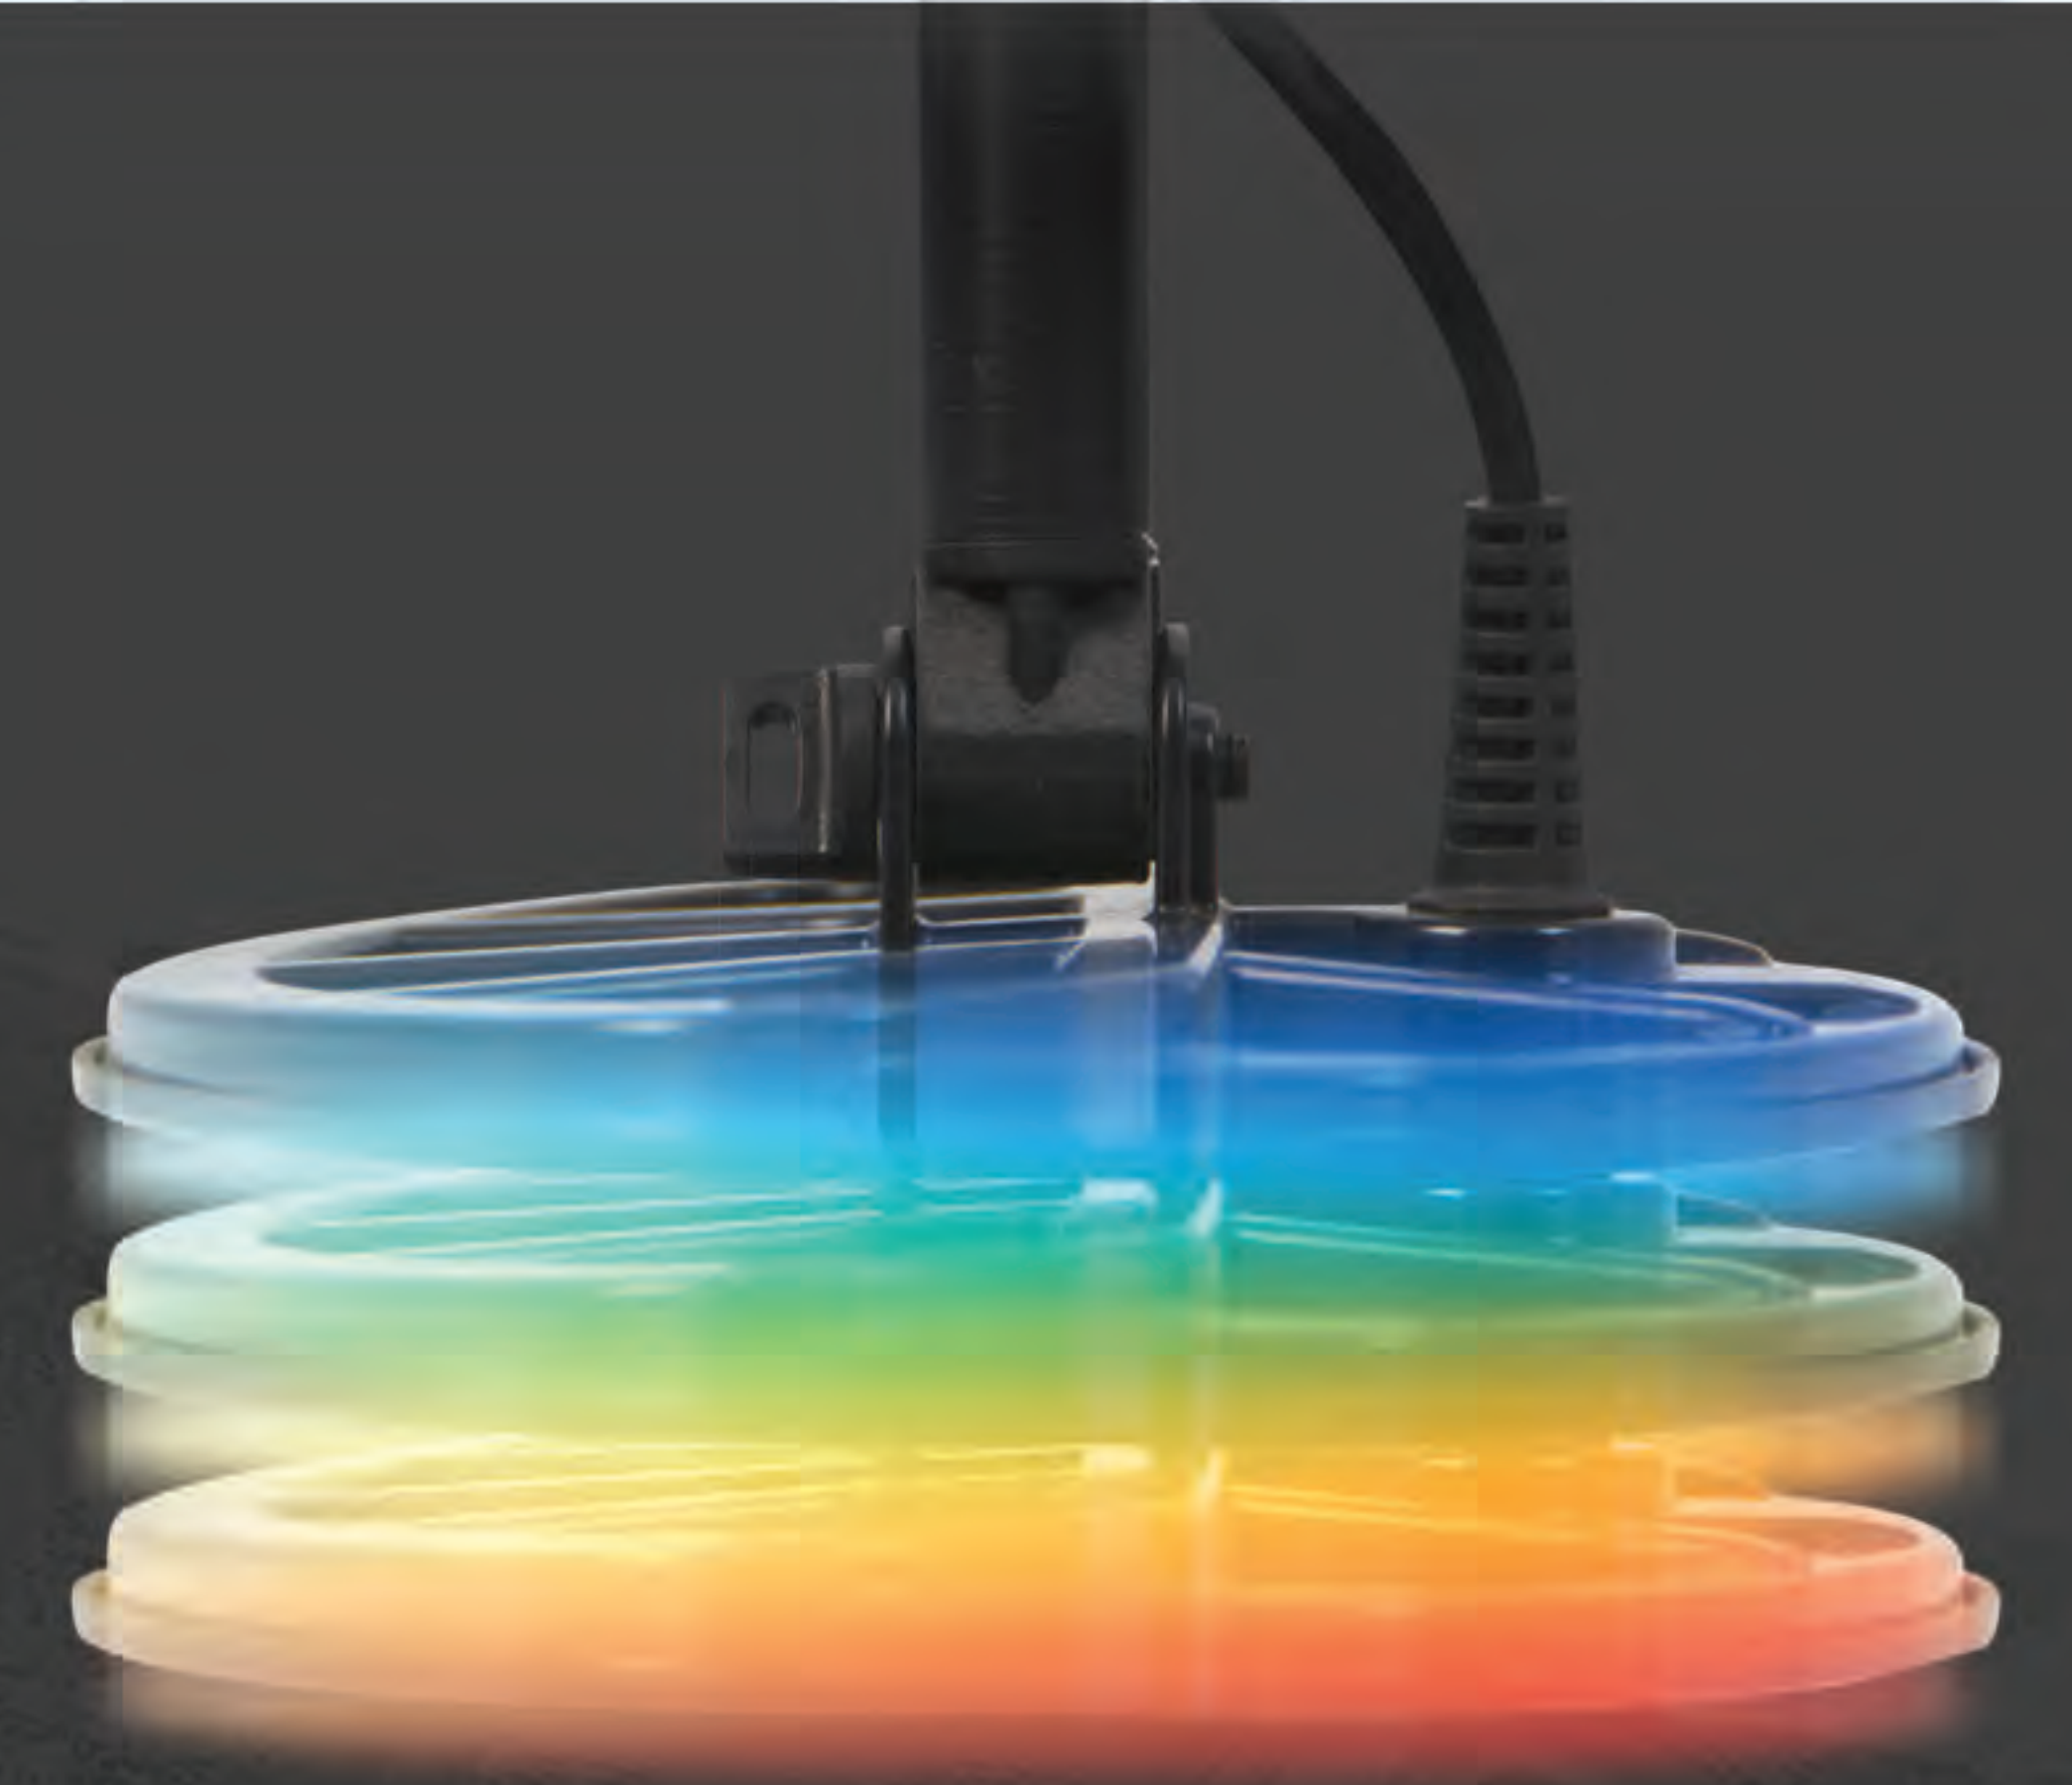

VANQUISH 540
PRO-PACK

VANQUISH 540 Pro-Pack is based on the standard VANQUISH 540 with the following differences: Includes Bluetooth wireless headphones and a V8 8"×5" Double-D coil and a V8 skidplate. Excludes wired 3.5 mm (1/8") headphones.

Equipment may vary according to the model or items ordered with your detector. Minelab reserves the right to respond to ongoing technical progress by introducing changes in design, equipment and technical features at any time.

For the most up-to-date specifications for your VANQUISH detector visit: www.minelab.com

Multi-IQ

Simultaneous Multi-Frequency Technology

THE MULTI-IQ® ADVANTAGE

Why Multi-IQ? Because with Minelab's revolutionary Multi-IQ technology, you've got the combined power of multiple detectors in one — all working for you at the same time. Simply turn on and go. Nothing goes undiscovered and no terrain is off limits. Silver, gold or jewellery. Park, field or beach. Unearth the power of VANQUISH with Multi-IQ.

**ALL METALS.
ALL SOILS.
ALL THE TIME.**